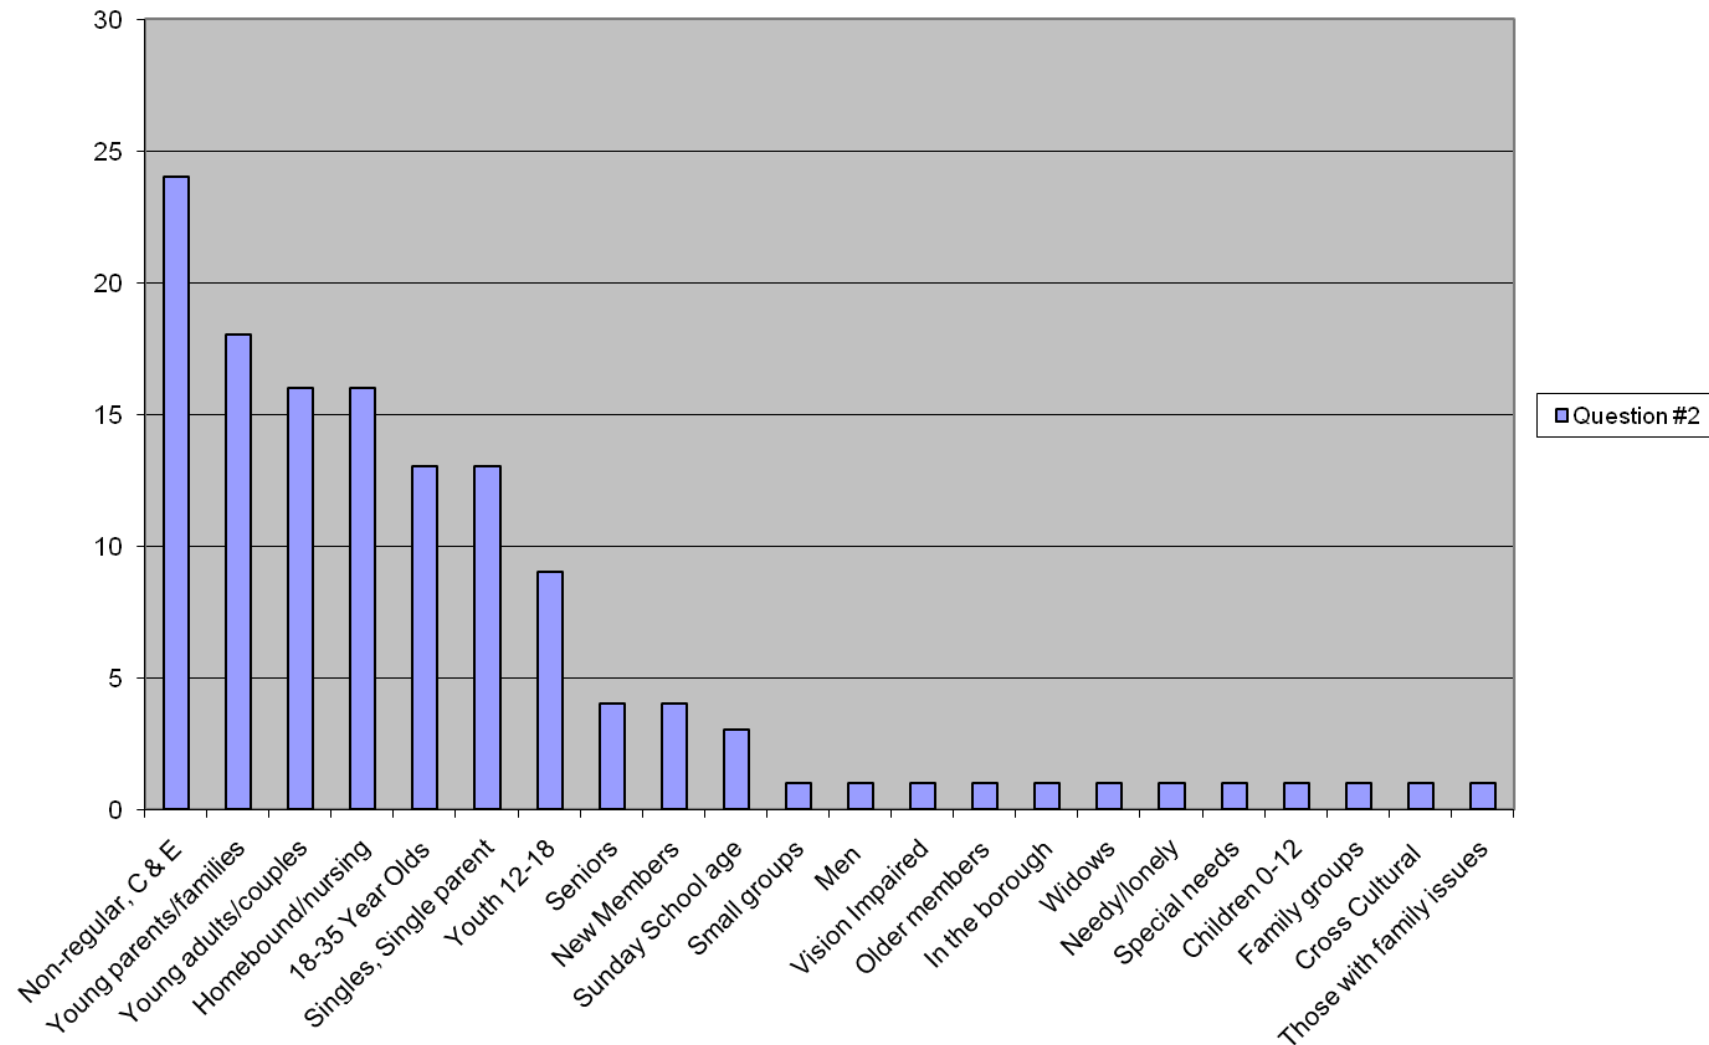

2. Who are the people within the congregation that we are not presently reaching?